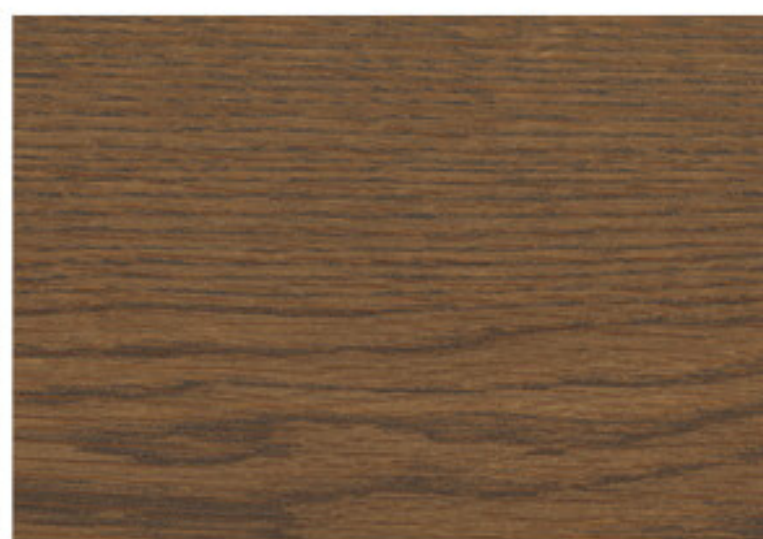

AQUAPRO 2770 Water based Dye Stain

AQUAPRO 2770 is a water based dye stain designed to achieve consistent colour with excellent clarity. It is available in 8 bright vibrant colours which can be blended to promote an unlimited colour range.

Black Japan

Butterscotch

Ebony

Grey Stone

Merbau

Navajo

Puff Haze

Liming Wash